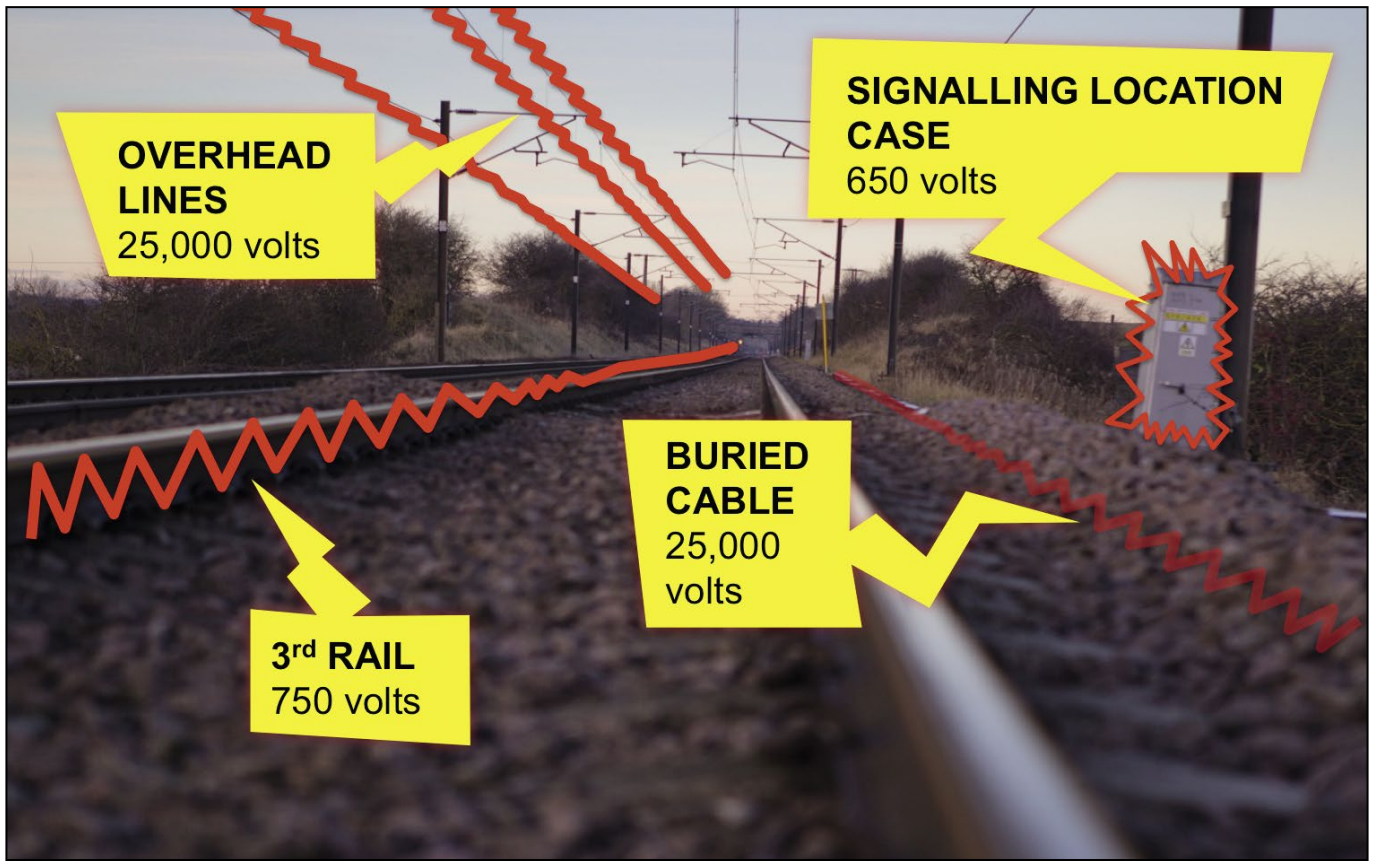

Find the electricity hotspots

Here's a picture of the railway with overhead power lines.
Draw circles around where you think electricity can be found.

TURN THE PAGE TO
SEE IF YOU GUESSED
CORRECTLY

The answer:

RAILWAY ELECTRICITY IS 100 TIMES MORE POWERFUL THAN ELECTRICITY IN THE HOME.

It is very dangerous so remember the **Rail Life 'Safety Top 3'**:

- **STAY CLEAR OF THE TRACKS.** Is it worth putting your life on the line?
 - electricity can jump up to three metres.
 - don't play with kites or balloons near overhead power lines.
- **USE THE LEVEL CROSSING.** Shortcuts across the railway can kill.
- **KNOW THE SIGNS.** Be alert to railway signs, they could save your life.